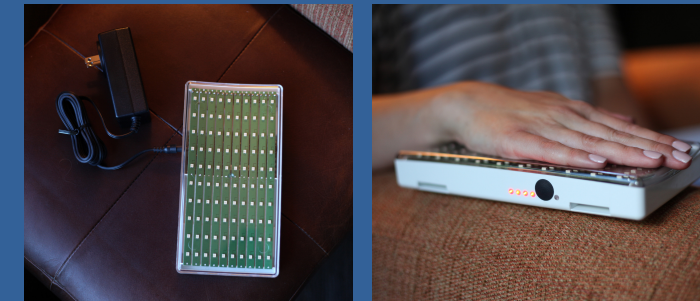

# OVERVIEW

The Epoch Infrahelios uses a combination of light stimulation and tissue warming which results in deep cellular activation and improvement in micro-circulation leading to reduced inflammation.

This device may be used with a UL-approved extension cord. Allow 12 hours between treatments, do not use for more than 30 minutes at a time.

# USING YOUR INFRAHELIOS

Unpack your Infrahelios and you will see a pair of Velcro straps for your unit. We're now going to describe and illustrate for you how to attach the Velcro straps to the unit.

The black arrows by the hand below indicates the location of the hole. Insert the Velcro straps into the hole and pull the straps through until secure.