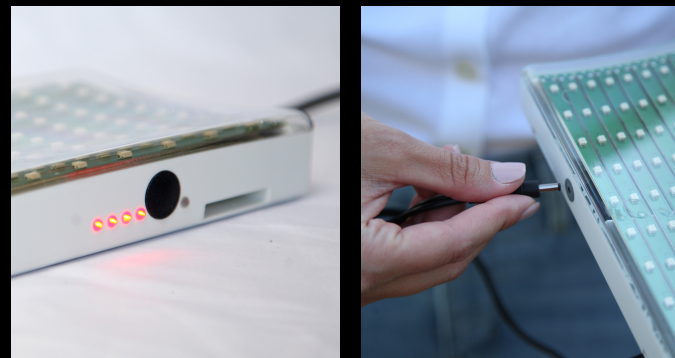

# USING YOUR INFRAHELIOS

Unpack your Infrahelios and you will see a pair of Velcro straps for your unit. We're now going to describe and illustrate for you how to attach the Velcro straps to the unit.

The black arrows by the hand below indicates the location of the hole. Insert the Velcro straps into the hole and pull the straps through until secure.

Once you've securely fastened both straps, firmly plug in the power supply.