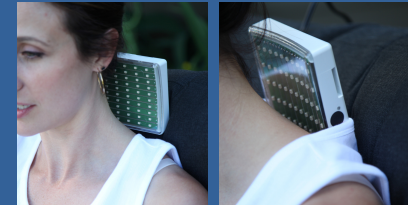

# USING YOUR INFRAHELIOS

Unpack your Infrahelios and you will see a pair of Velcro straps for your unit. We're now going to describe and illustrate for you how to attach the Velcro straps to the unit.

The black arrows by the hand below indicates the location of the hole. Insert the Velcro straps into the hole and pull the straps through until secure.

Once you've securely fastened both straps, firmly plug in the power supply.

# APPLYING THE INFRAHELIOS

**Ankle:** Secure the Velcro straps around the ankle.

**Back of neck:** Secure to the back of the neck with your light-colored clothing

**Shoulder:** Place on shoulder and secure with light-colored clothing.