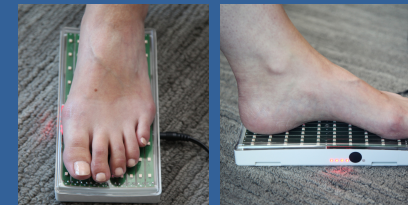

# APPLYING THE INFRAHELIOS

**Ankle:** Secure the Velcro straps around the ankle.

**Back of neck:** Secure to the back of the neck with your light-colored clothing

**Shoulder:** Place on shoulder and secure with light-colored clothing.

**Wrist:** Simply lay your wrist/arm gently on the Infrahelios.

**Bottom of foot:** Lightly rest your foot, no Velcro needed. Do not stand on unit

**Lower back:** Place unit under your light colored clothing.